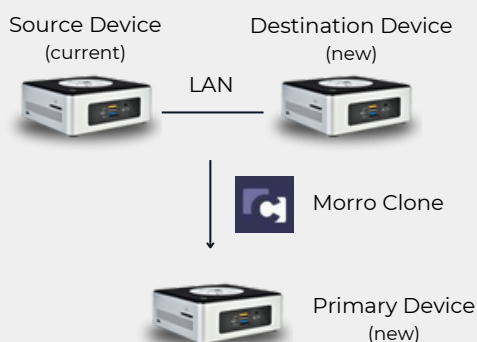

Enhancing Reliability: Morro Clone for Rapid CacheDrive Duplication

Morro Clone is a new Morro application designed to facilitate the seamless migration of cached data from one CacheDrive to another within the same LAN. By leveraging LAN-based data transfer, Morro Clone minimizes reliance on Internet bandwidth usage and eliminates cloud egress fees.

Key Features

Cost Saving Migration

Easily transfer cached data between CacheDrives without Internet bandwidth constraints or cloud storage egress fees.

Compatibility

Fully compatible with all Morro CacheDrives and share types, ensuring seamless integration into existing infrastructure.

Scheduled Tasks

Schedule clone tasks to run during off-hours, minimizing disruption to regular operations.

Use Cases

CacheDrive Replacement

Minimize disruption to regular operations