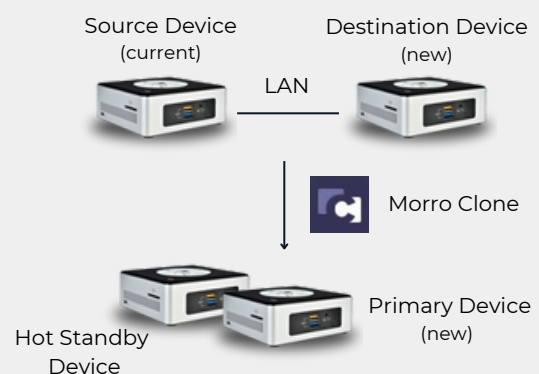

Deploy Hot Standby Devices

Continuous data availability and redundancy

Learn more about [Morro Clone](#) today.

For further details, reach out to your account manager. Schedule your demo by emailing sales@morrodata.com.